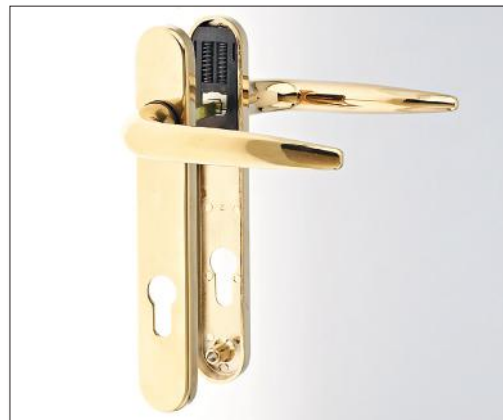

SPARTA DOOR HANDLE

TECHNICAL SPECIFICATION

Product Material Specifications:

- Zinc/aluminium die cast components
- Plastic parts – Nylon 66
- Door thickness 44mm – 75mm (suitable spindle lengths are available upon request)
- Cylinder aperture – Standard Euro cylinder

Testing:

- Corrosion tested to BS EN 1670
- Painted finishes Grade 5, plated finishes Grade 4
- Abusive load test to BS 6462
- Cycle tested to 50,000 cycles
- Conforms to BS1906
- 10 year* mechanical guarantee

Box Quantity:

- 10 per box

Please refer to website for dimensions and handle configurations

* Guarantee subject to correct installation and maintenance

Trojan Manufacturing Group Limited
Fryers Road, Bloxwich, Walsall, West Midlands, WS2 7LZ
T: +44 (0)1922 713933 F: +44 (0)1922 713890
E: info@trojanguroup.com W: www.trojanguroup.com

Trojan Group operate a continuous development and improvement programme and therefore reserve the right to amend designs and specifications.

ASSA ABLOY

An ASSA ABLOY Group brand Registration No: 2096505
School Street, Willenhall, West Midlands, WV13 3PW

SPARTA DOOR HANDLE