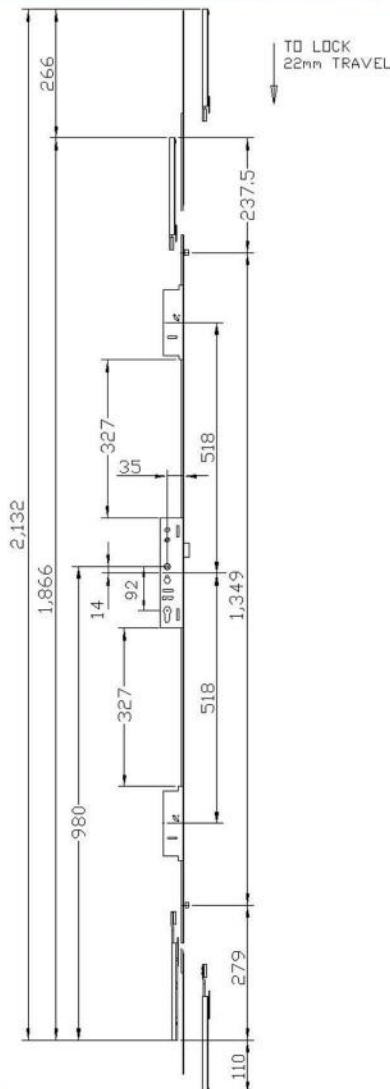

YL45 & YLSP45

Britain's most popular multi-point door locking system features a centre hook dead-bolt, which provides enhanced anti-separation security, and is available with multiple options to satisfy a large variety of security requirements.

The Yale Lockmaster range of locks is suitable for a wide range of applications and can be used for any door materials, from uPVC to timber, composite and aluminium.

Features and Specifications:

- Britain's best-selling lock
- Secured by Design
- PAS24 tested
- Tested to 200,000 full cycles
- 2 opposing steel hooks, and centre deadbolt
- 2 rollers and 2 steel anti-lift pins
- Dual or single spindle options
- Silver passivated faceplate
- 1 piece or individual keep option available
- Extendable Top and Bottom option available