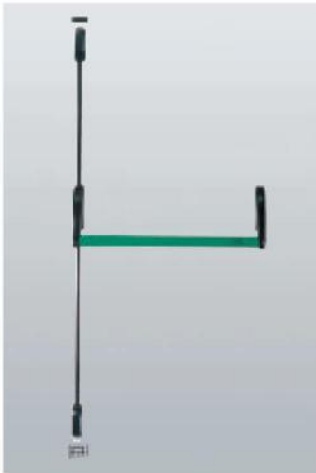

## Savio Panic Door System

### Features and Specifications:

- Available with 2 or 3 point vertical locking plates
- Push pads and external access handle options
- Low Ali threshold keeps available
- CE certified panic bar system conforming to EN1125.
- Tested to 2,000,000 cycles
- Non-handed
- Suitable for doors up to 1240mm wide by 2450mm high.
- Installation is simplified by the use of counterplates