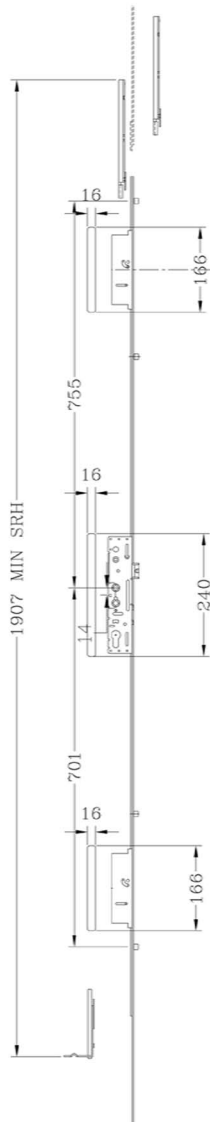

YL143HK & YLSP143

Britain's most popular multi-point door locking system features a centre hook dead-bolt, which provides enhanced anti-separation security, and is available with multiple options to satisfy a large variety of security requirements.

The Yale Lockmaster range of locks is suitable for a wide range of applications and can be used for any door materials, from uPVC to timber, composite and aluminium.

Features and Specifications:

- Britain's best-selling lock
- Secured by Design
- PAS24 tested
- Tested to 200,000 full cycles
- 3 steel hooks
- 4 rollers and 2 steel anti-lift pins
- Dual or single spindle options
- Silver passivated faceplate
- 1 piece or individual keep option available
- Extendable Top and Bottom option available