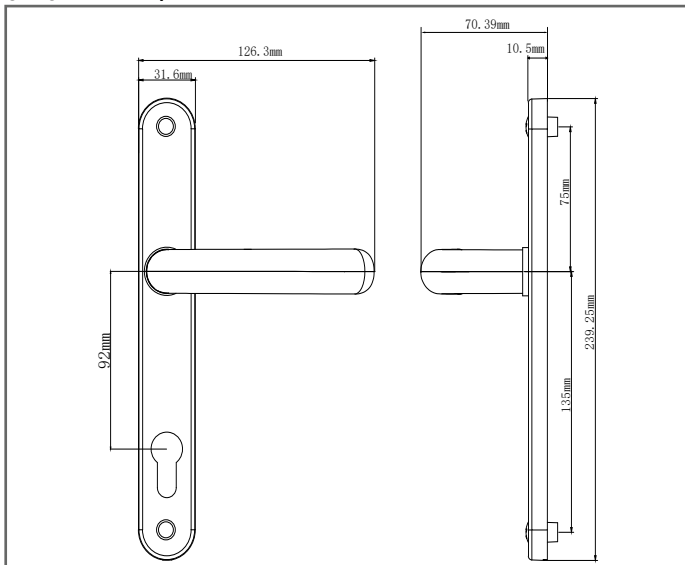

STAINLESS LBP LEVER/PAD DOOR HANDLE

INLINE LEVER/PAD INTERNAL HANDLE

INLINE LEVER/PAD EXTERNAL HANDLE

OFFSET LEVER/PAD INTERNAL HANDLE

OFFSET LEVER/PAD EXTERNAL HANDLE

PACKAGING

Each outer box contains 10 individually boxed handles, each with screws and spindles included.