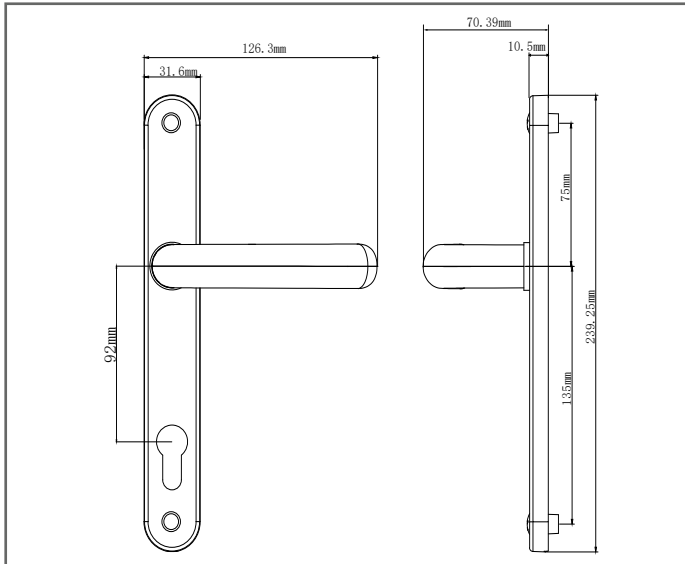

STAINLESS LBP LEVER/PAD DOOR HANDLE

PRODUCT DESCRIPTION

Made from high quality, 304 grade stainless steel, the Superior 25 Long Back Plate door handle features unrivalled corrosion resistance and a sleek, contemporary design. As part of the Superior 25 door furniture range, the Stainless Steel Long Back Plate is perfectly suited with other products for a coordinated look.

STAINLESS LBP LEVER/PAD DOOR HANDLE

INLINE LEVER/PAD INTERNAL HANDLE

INLINE LEVER/PAD EXTERNAL HANDLE

OFFSET LEVER/PAD INTERNAL HANDLE

OFFSET LEVER/PAD EXTERNAL HANDLE

PACKAGING

Each outer box contains 10 individually boxed handles, each with screws and spindles included.