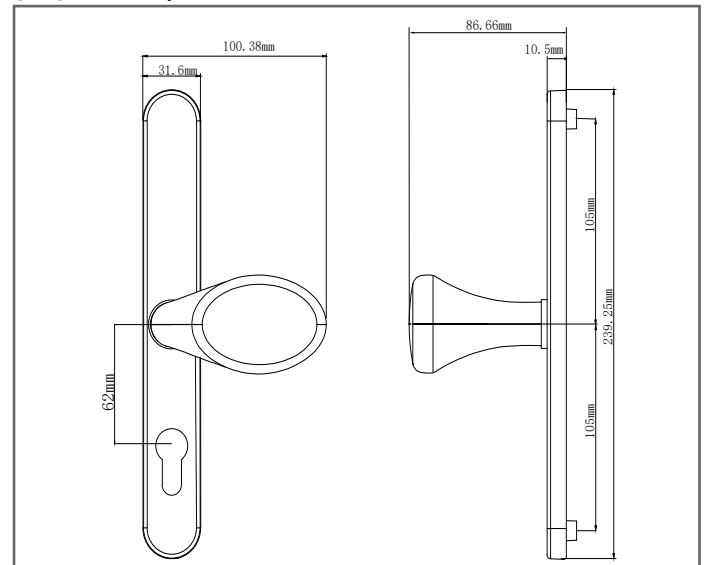

STAINLESS LBP LEVER/PAD DOOR HANDLE

PRODUCT DESCRIPTION

Made from high quality, 304 grade stainless steel, the Superior 25 Long Back Plate door handle features unrivalled corrosion resistance and a sleek, contemporary design. As part of the Superior 25 door furniture range, the Stainless Steel Long Back Plate is perfectly suited with other products for a coordinated look.

STAINLESS LBP LEVER/PAD DOOR HANDLE

INLINE LEVER/PAD INTERNAL HANDLE

INLINE LEVER/PAD EXTERNAL HANDLE

OFFSET LEVER/PAD INTERNAL HANDLE

OFFSET LEVER/PAD EXTERNAL HANDLE

PACKAGING

Each outer box contains 10 individually boxed handles, each with screws and spindles included.