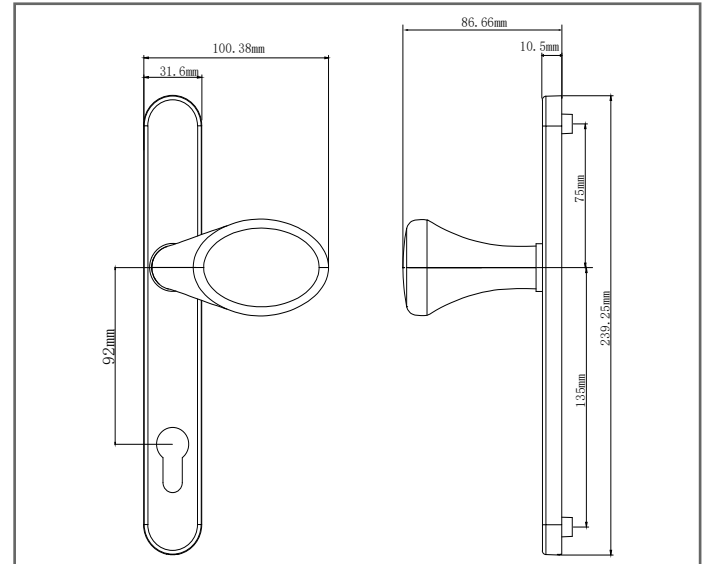

STAINLESS LBP LEVER/PAD DOOR HANDLE

PRODUCT DESCRIPTION

Made from high quality, 304 grade stainless steel, the Superior 25 Long Back Plate door handle features unrivalled corrosion resistance and a sleek, contemporary design. As part of the Superior 25 door furniture range, the Stainless Steel Long Back Plate is perfectly suited with other products for a coordinated look.

STAINLESS LBP LEVER/PAD DOOR HANDLE

INLINE LEVER/PAD INTERNAL HANDLE

INLINE LEVER/PAD EXTERNAL HANDLE

OFFSET LEVER/PAD INTERNAL HANDLE

OFFSET LEVER/PAD EXTERNAL HANDLE

PACKAGING

Each outer box contains 10 individually boxed handles, each with screws and spindles included.