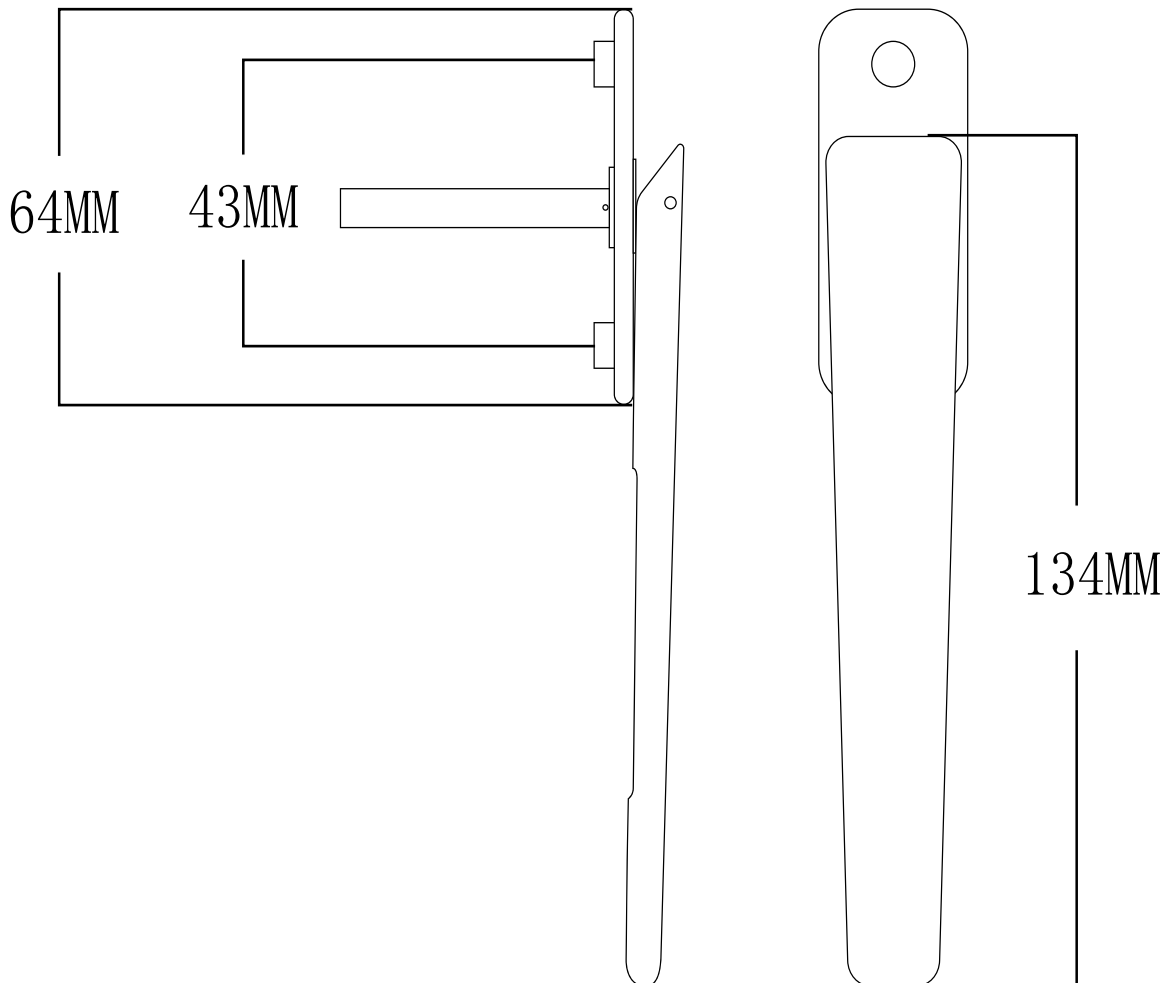

SLIMLINE BIFOLD HANDLE

PRODUCT DESCRIPTION

Designed with both aesthetics and durability in mind, the Slimline Bifold handles are part of the fully suited Duration range, delivering a consistent high quality & stylish look. Choose from five popular finishes that will truly complement your doors. With a 10 year mechanical & surface guarantee our handles are both durable and reliable.

FEATURES & BENEFITS

- Part of the fully suited Duration range
- Designed for intermediate panels
- Modern slimline, aesthetically pleasing design
 - Strong and robust design
 - Colour matched screws
- Five finishes available; White, Black, Chrome, Satin Silver, Tungsten and Anthracite Grey
- 10 Year mechanical & surface finish guarantee

DURATION

SLIMLINE BIFOLD HANDLE

PACKAGING

Each handle is individually bagged with screws. Inner boxes of 5, and outer boxes of 60.

MAINTENANCE

To maintain a high quality appearance and operation we recommend that all external hardware is cleaned routinely, and moving parts are lightly lubricated a minimum of twice a year. Products used within a 1 mile radius of coastal areas, building sites or large industrial areas, more regular cleaning will be required to prevent build up of corrosive contaminants.